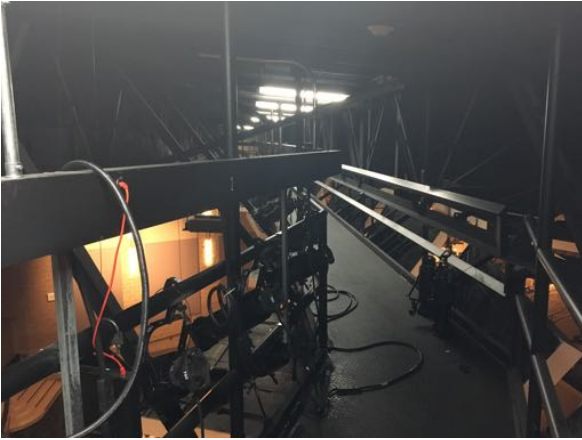

# Knoxville Auditorium

700 Seat. Closed light booth in the back, sound booth open in the center.

Retractable screen and ceiling mounted projector.

Full wing. About 20 rigging lines.

Large door to backstage set building area.

Storage room.

Dressing room. (one of 2)

Costume room.

Green room.

Storage room off  
back stage.  
Staircase to catwalk.

Catwalk

Notes:

Digital sound board is necessity.