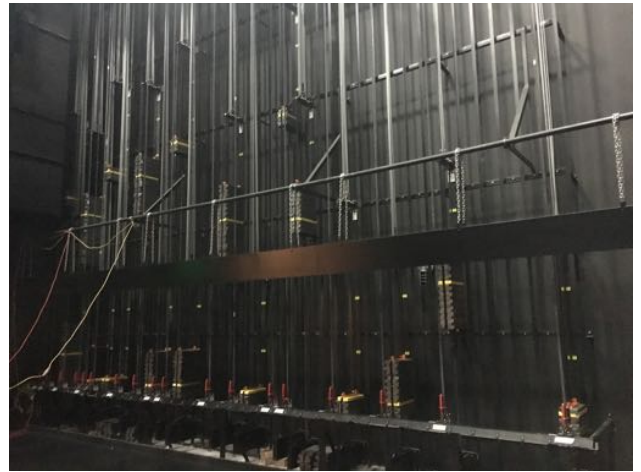

# Knoxville Auditorium

700 Seat. Closed light booth in the back, sound booth open in the center.

Retractable screen and ceiling mounted projector.

Full wing. About 20 rigging lines.

Large door to backstage set building area.

Storage room.

Dressing room. (one of 2)

Costume room.

Green room.

Storage room off  
back stage.  
Staircase to catwalk.

Catwalk

Notes:

Digital sound board is necessity.