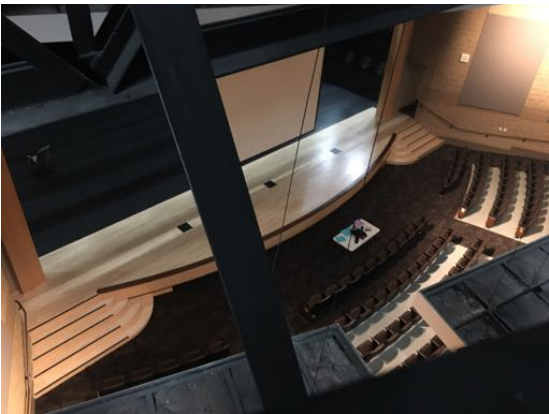

# Knoxville Auditorium

700 Seat. Closed light booth in the back, sound booth open in the center.

Retractable screen and ceiling mounted projector.

Full wing. About 20 rigging lines.

Large door to backstage set building area.

Storage room.

Dressing room. (one of 2)

Costume room.

Green room.

Storage room off  
back stage.  
Staircase to catwalk.

Catwalk

Notes:

Digital sound board is necessity.