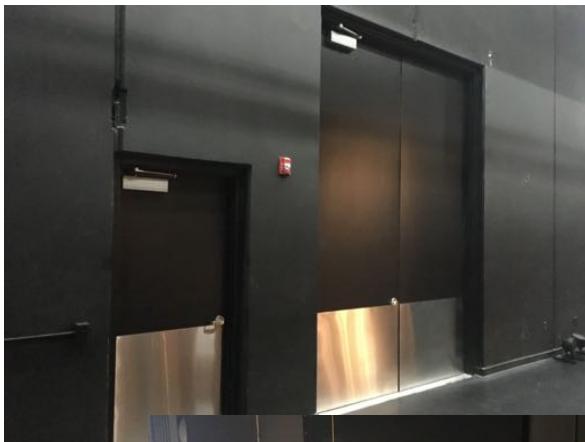

# Knoxville Auditorium

700 Seat. Closed light booth in the back, sound booth open in the center.

Retractable screen and ceiling mounted projector.

Full wing. About 20 rigging lines.

Large door to backstage set building area.

Storage room.

Dressing room. (one of 2)

Costume room.

Green room.

Storage room off  
back stage.  
Staircase to catwalk.

Catwalk

Notes:

Digital sound board is necessity.