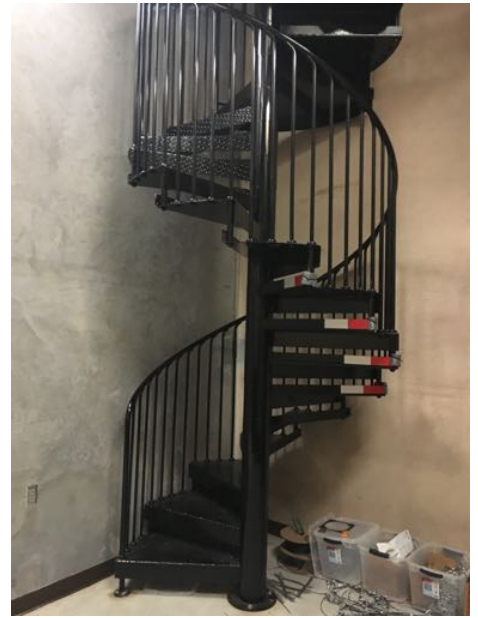

# Knoxville Auditorium

700 Seat. Closed light booth in the back, sound booth open in the center.

Retractable screen and ceiling mounted projector.

Full wing. About 20 rigging lines.

Large door to backstage set building area.

Storage room.

Dressing room. (one of 2)

Costume room.

Green room.

Storage room off  
back stage.  
Staircase to catwalk.

Catwalk

Notes:

Digital sound board is necessity.