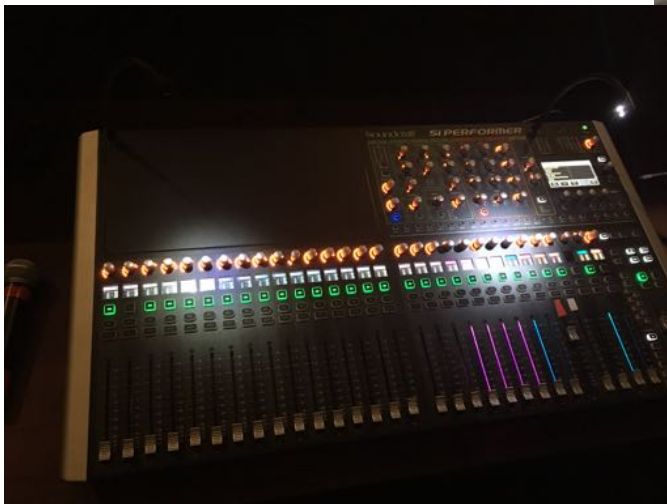

# Knoxville Auditorium

700 Seat. Closed light booth in the back, sound booth open in the center.

Retractable screen and ceiling mounted projector.

Full wing. About 20 rigging lines.

Large door to backstage set building area.