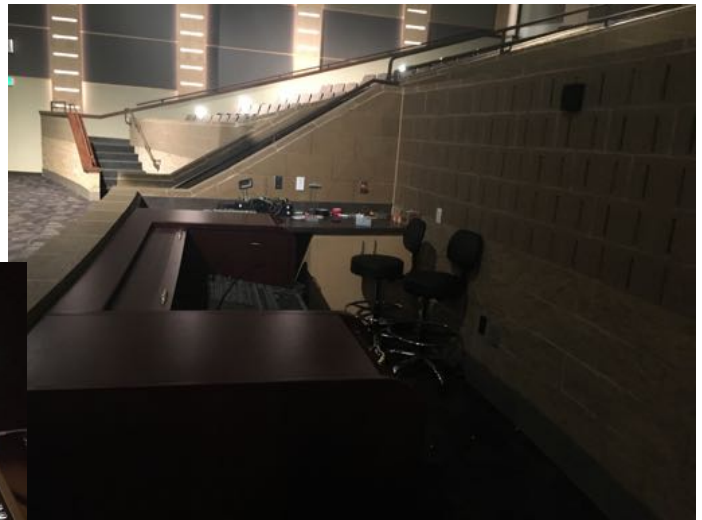

# Knoxville Auditorium

700 Seat. Closed light booth in the back, sound booth open in the center.

Retractable screen and ceiling mounted projector.

Full wing. About 20 rigging lines.

Large door to backstage set building area.

Storage room.

Dressing room. (one of 2)

Costume room.

Green room.

Storage room off  
back stage.  
Staircase to catwalk.

Catwalk

Notes:

Digital sound board is necessity.